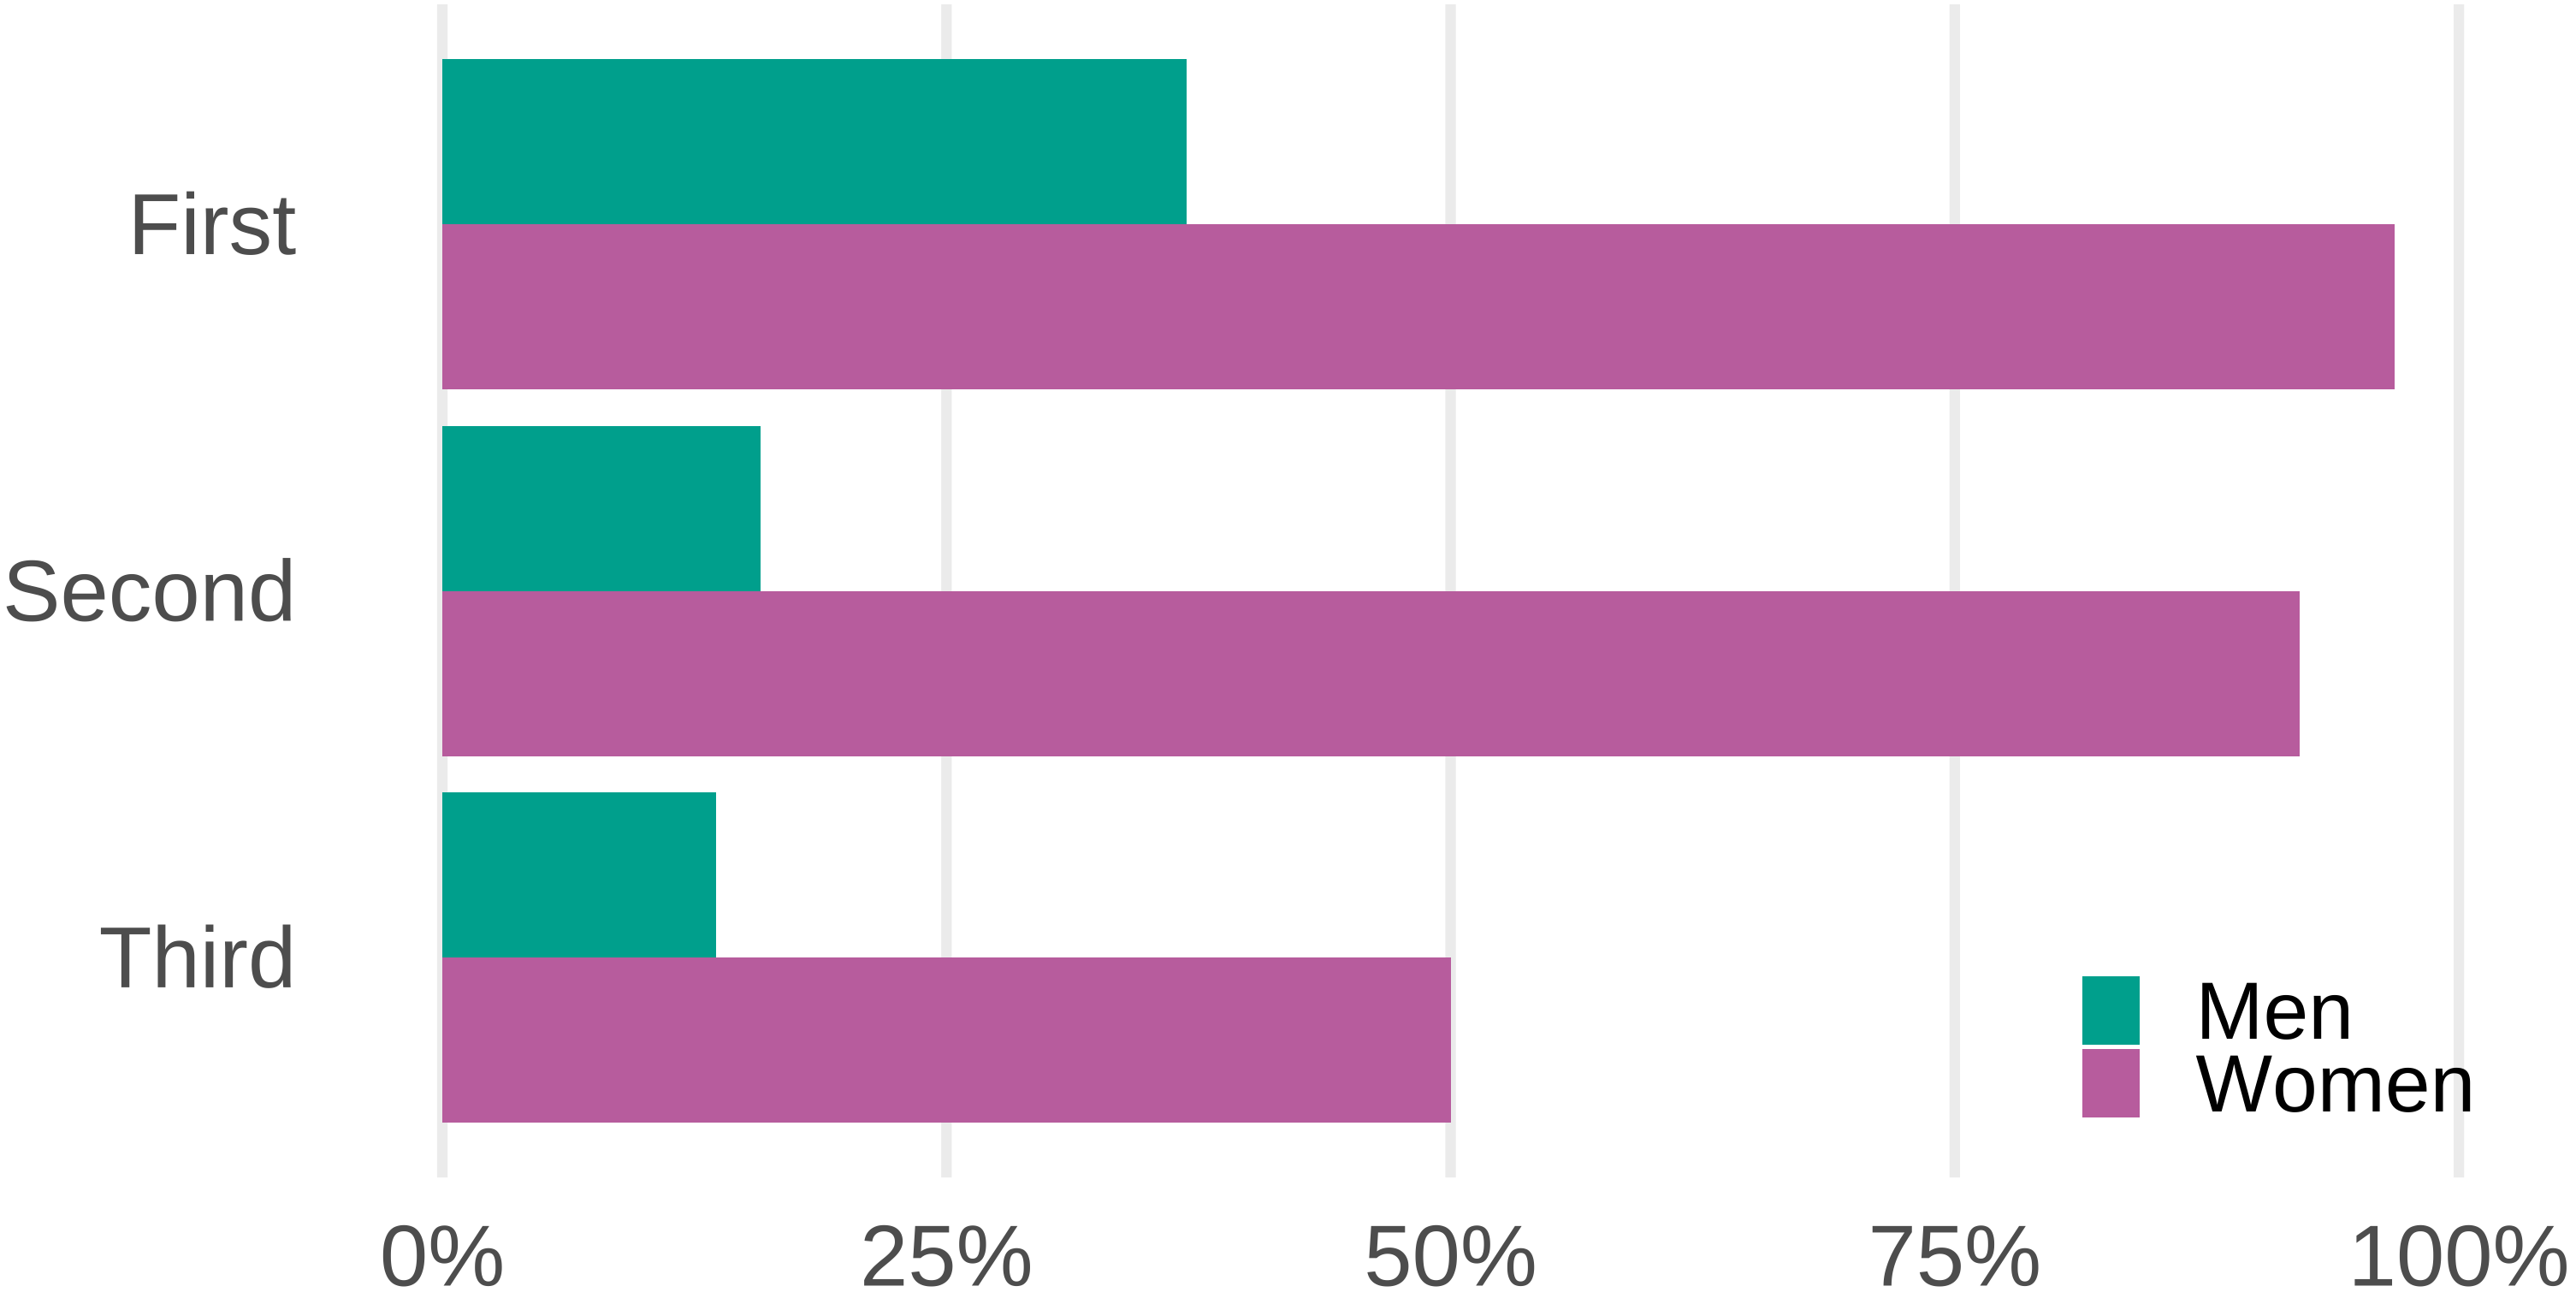

Survival Rate by Gender