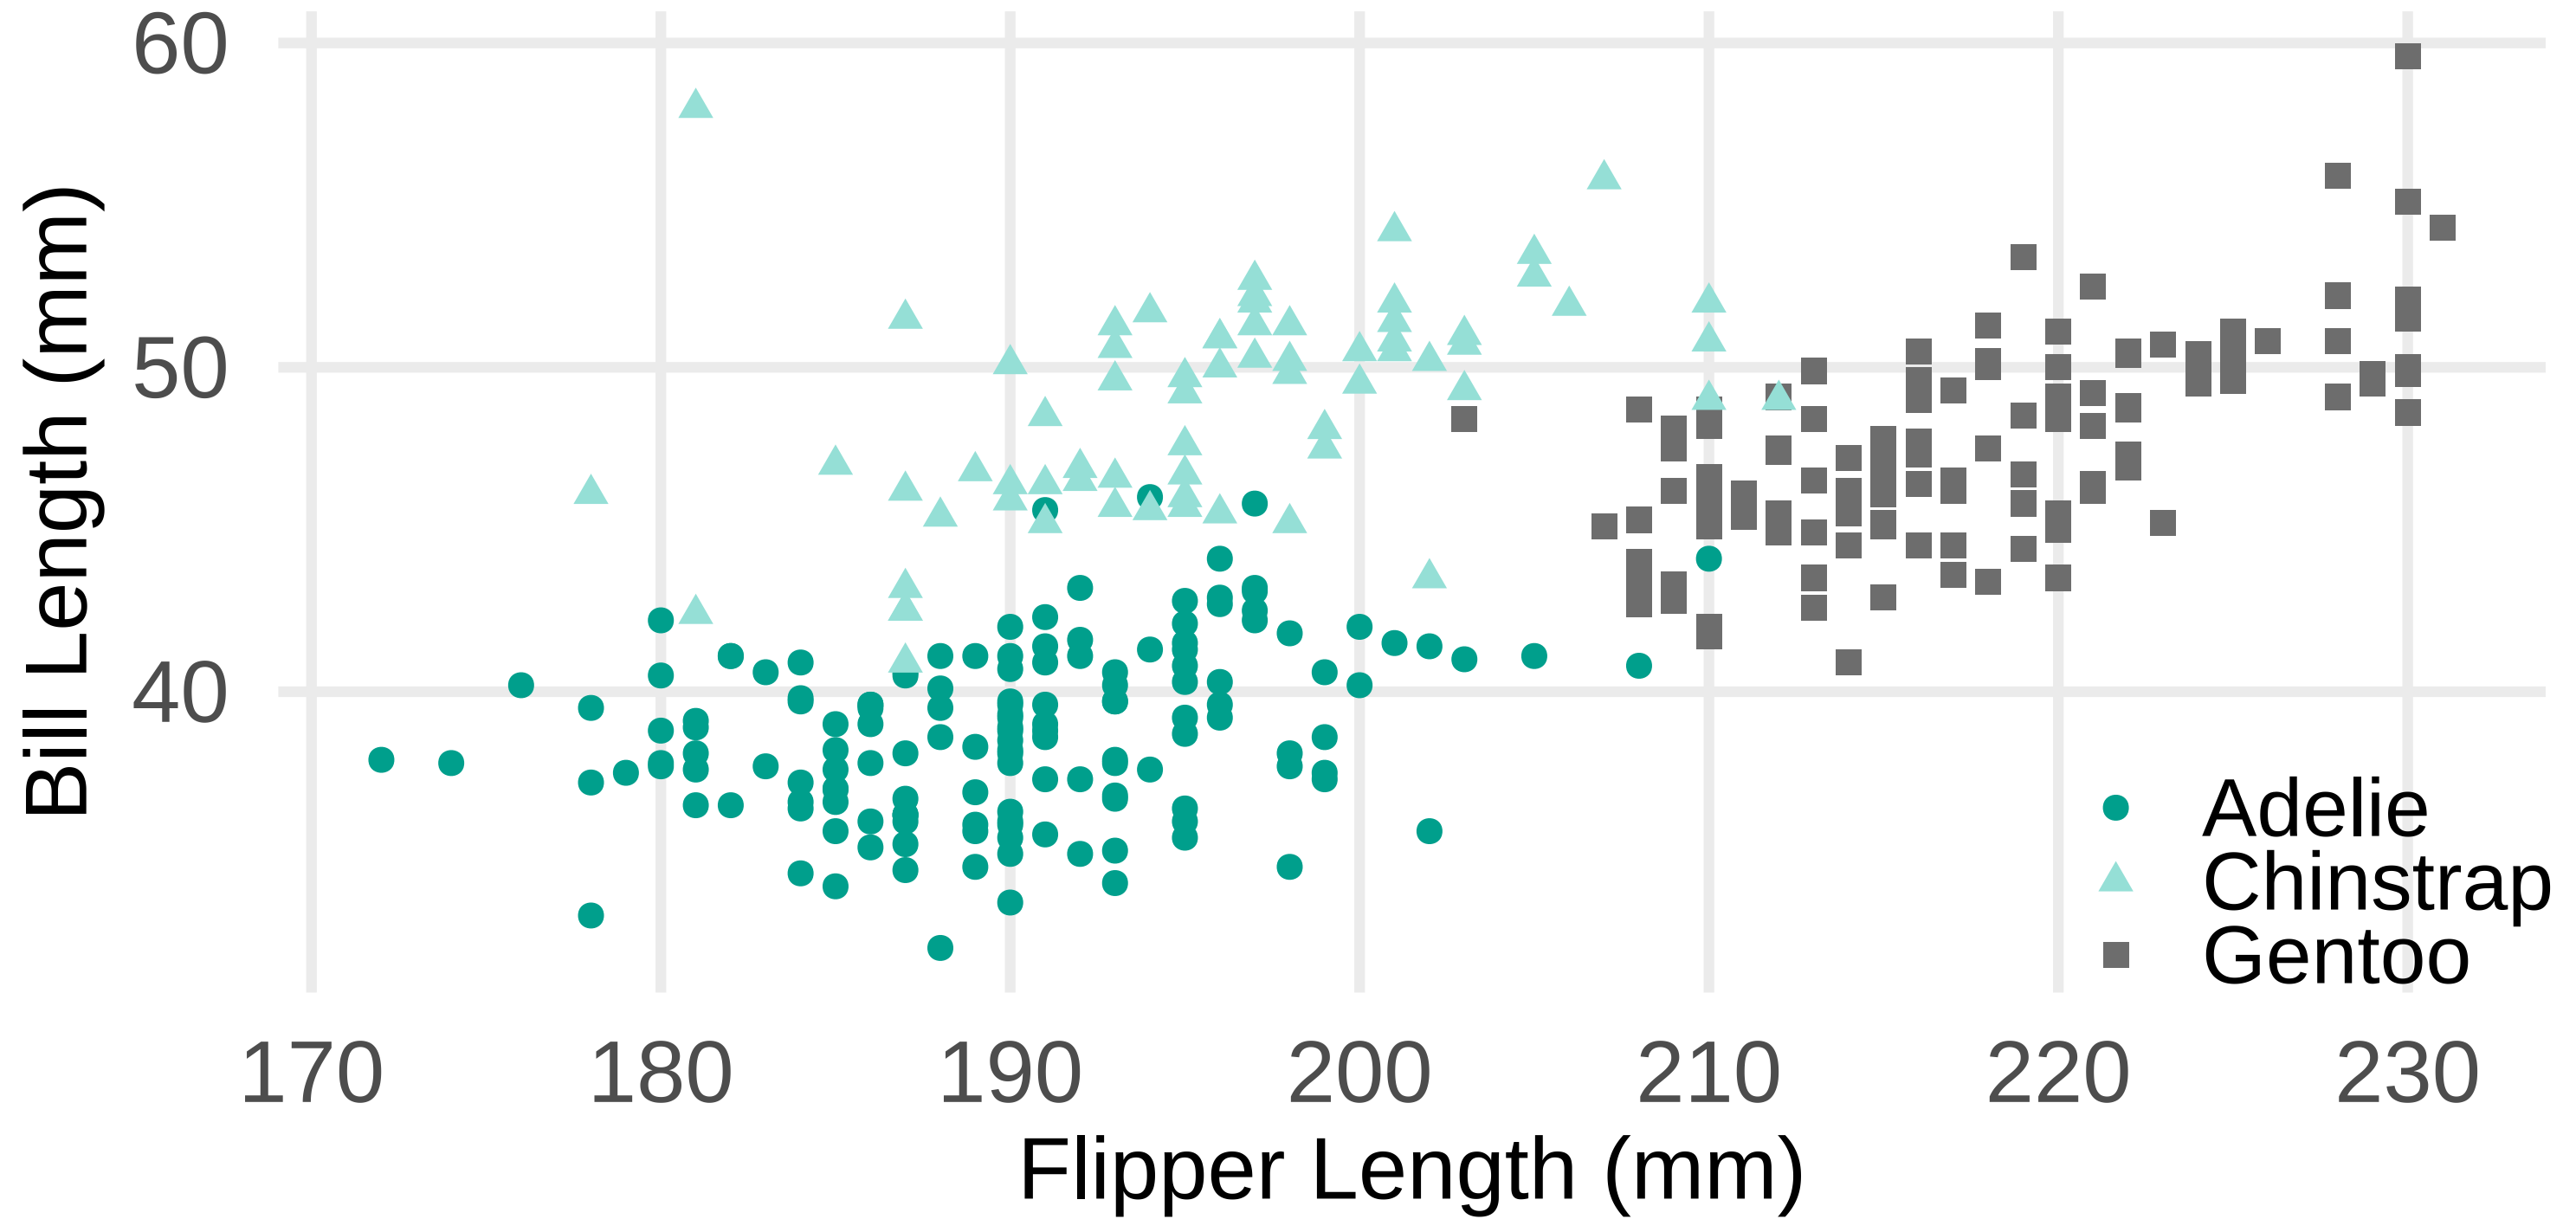

# Bill Length

Chinstrap

**49mm**

Gentoo

48mm

Adelie

39mm

# Flipper and Bill Length

# Bill Length by Sex

	<b>Female</b>	<b>Male</b>	<b>Female/Male</b>	<b>Pct.</b>
Adelie	37.3	40.4		92%
Chinstrap	46.6	51.1		91%
Gentoo	45.6	49.5		92%

# Bill Length by Sex

	Female	Male	Female/Male	Pct.
Adelie	37.3	40.4		92%
Chinstrap	<b>46.6</b>	<b>51.1</b>		<b>91%</b>
Gentoo	45.6	49.5		92%