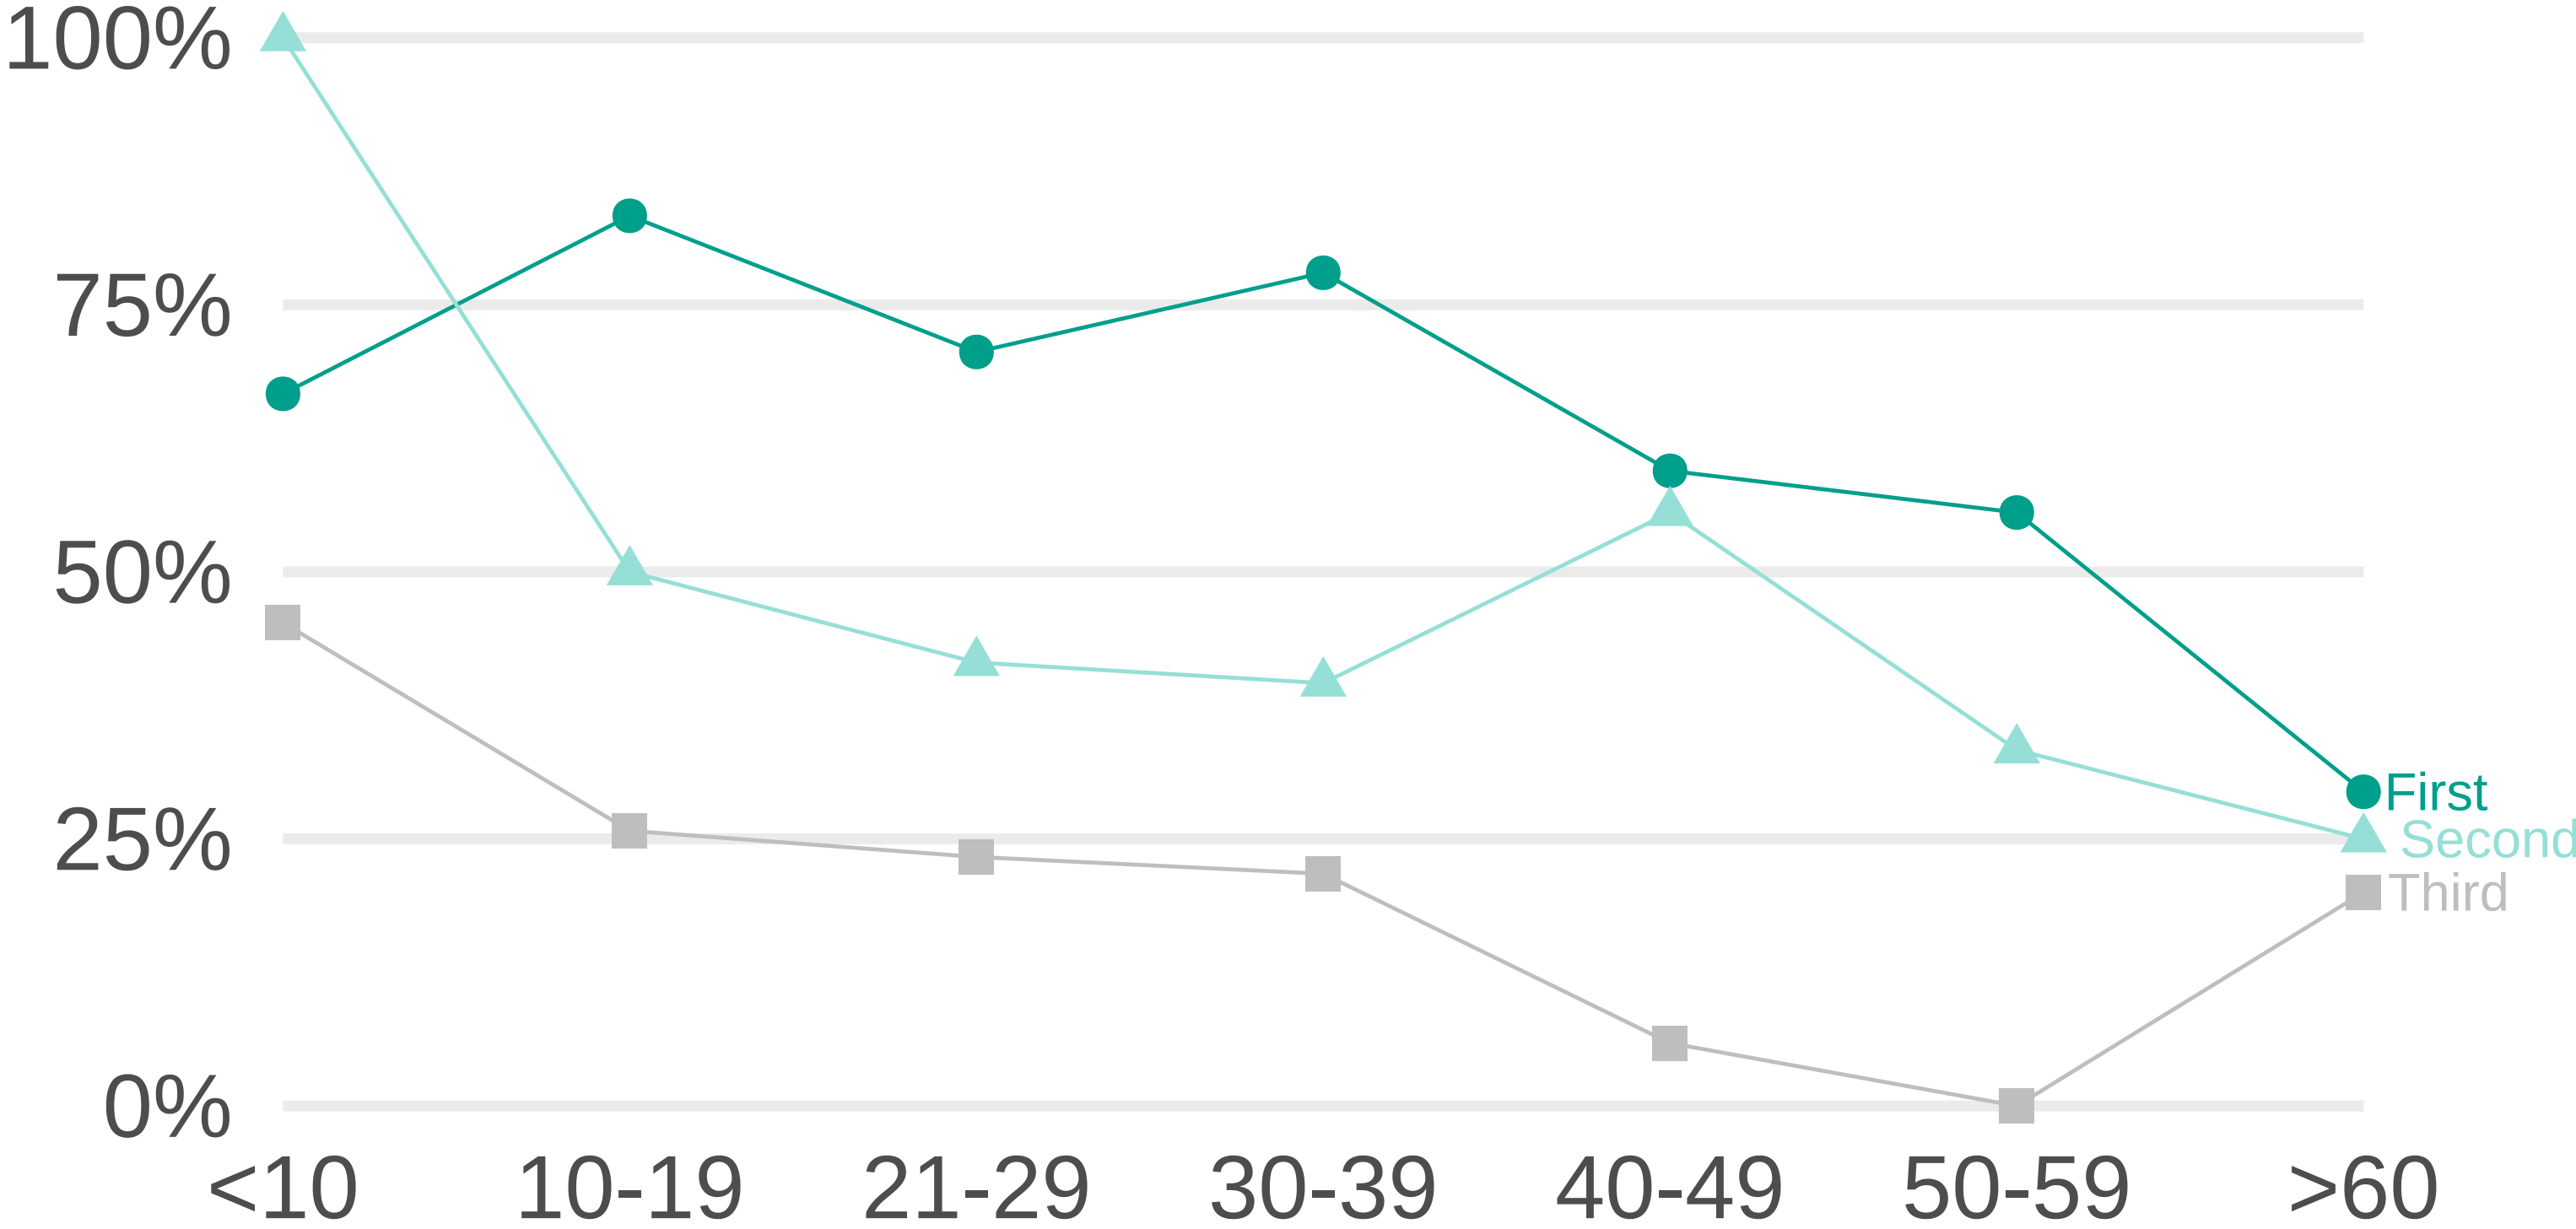

Survival Rate by Age